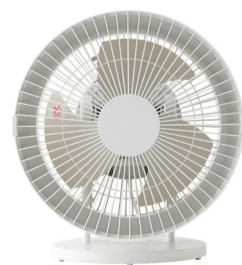

Circulator Fan
(U.P. $139.00)